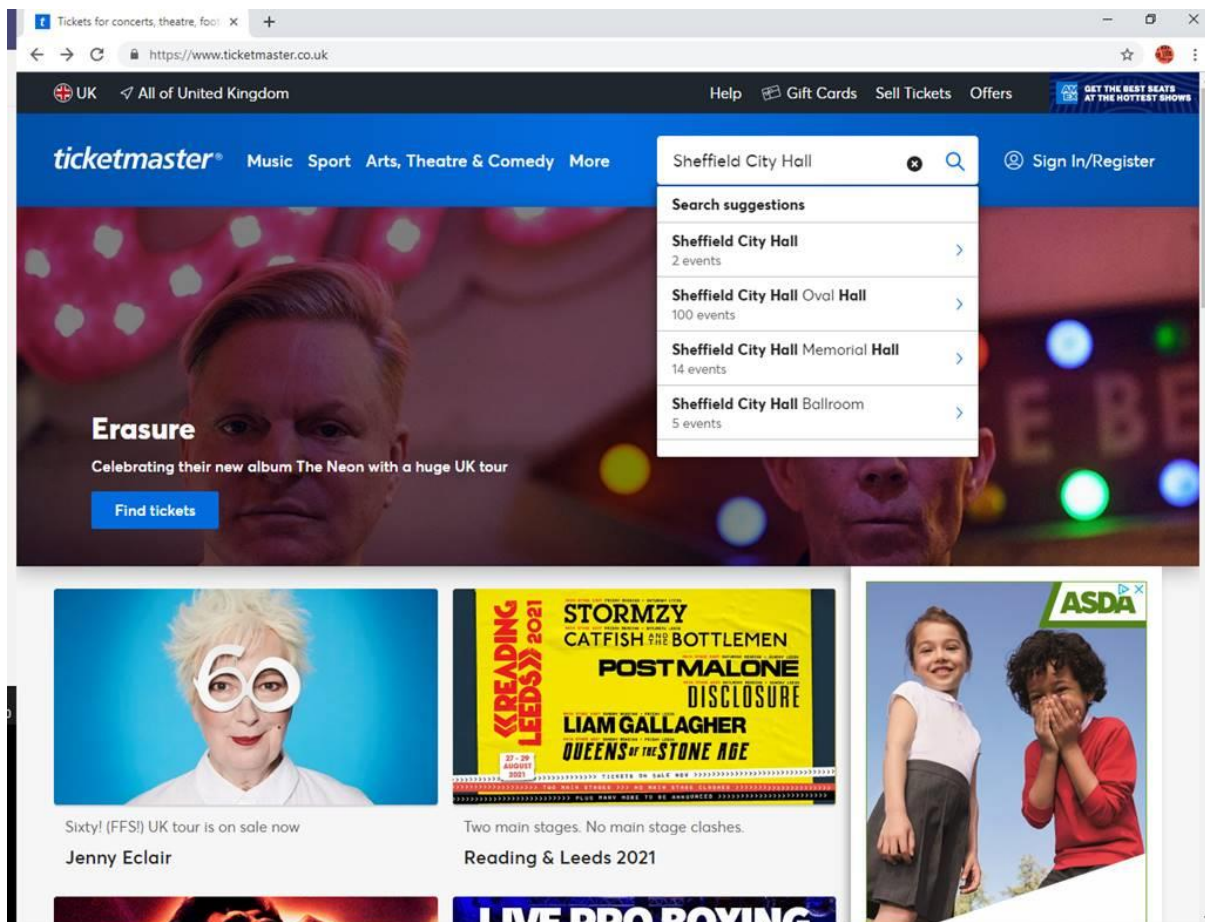

In the Search box either type in the venue of choice or the event name

Click on the event you want to book, and it will bring up a plan of the venue. Click on All Ticket Types, this will then drop down to give you several options – Essential Tickets (Companion) or Wheelchair Accessible