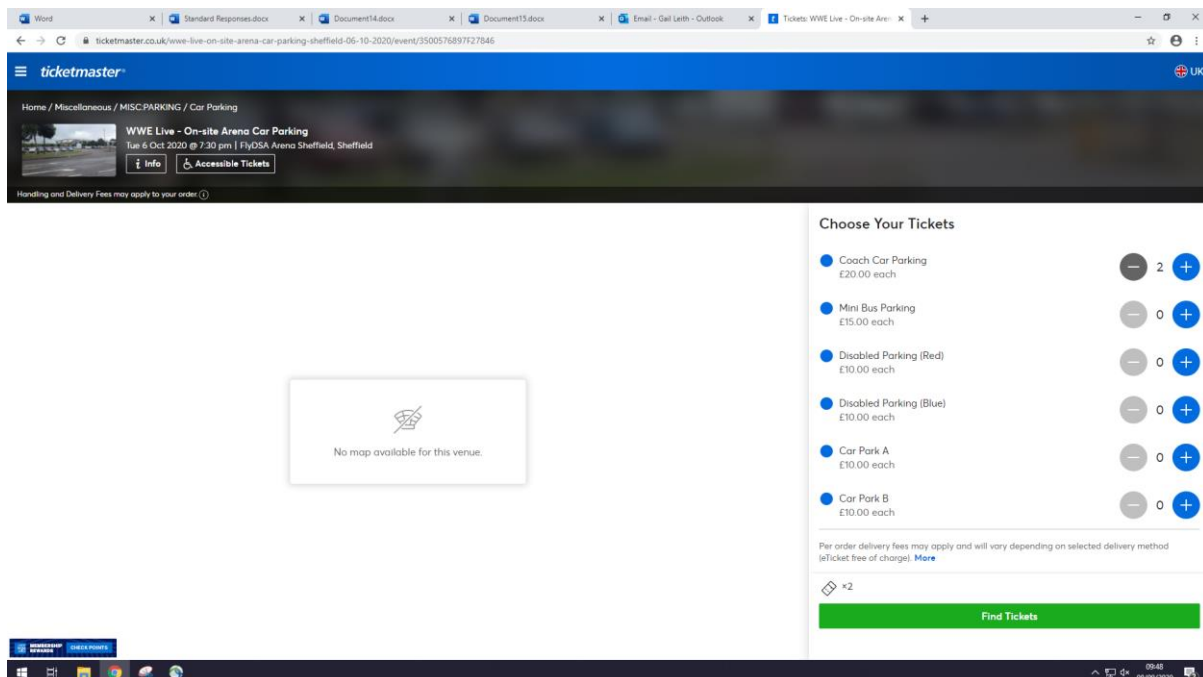

You will then be given options as to which area you would like to park. Click on the plus to add a space, then click Find Tickets to search availability.